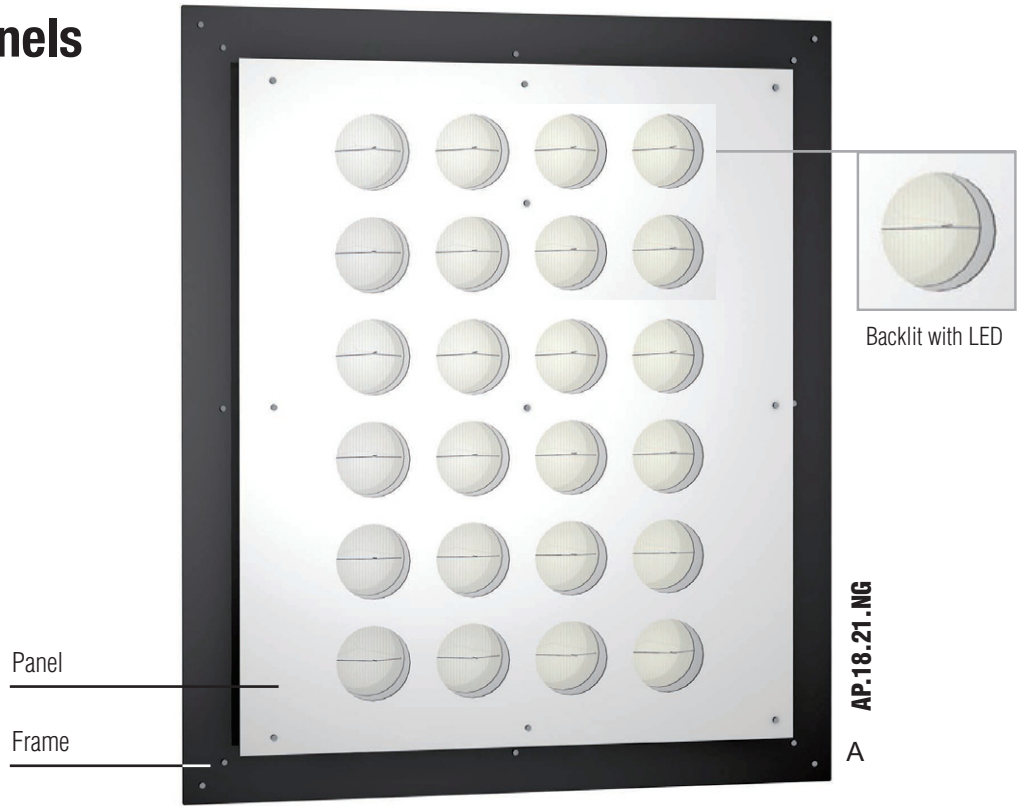

**Gallery Panels**

**Available Finishes**

Polar White    Black

**AP.14.21.NG**

**AP.21.21.NG**

**A Gallery Panels**

Acrylic (glossy white) with round cuttings and frame displays made of nickel-plated steel. Back panel made of acrylic (transparent) with LED illumination.

	<b>Frames</b>
<b>AP.14.21.NG</b>	18
<b>AP.18.21.NG</b>	24
<b>AP.21.21.NG</b>	36