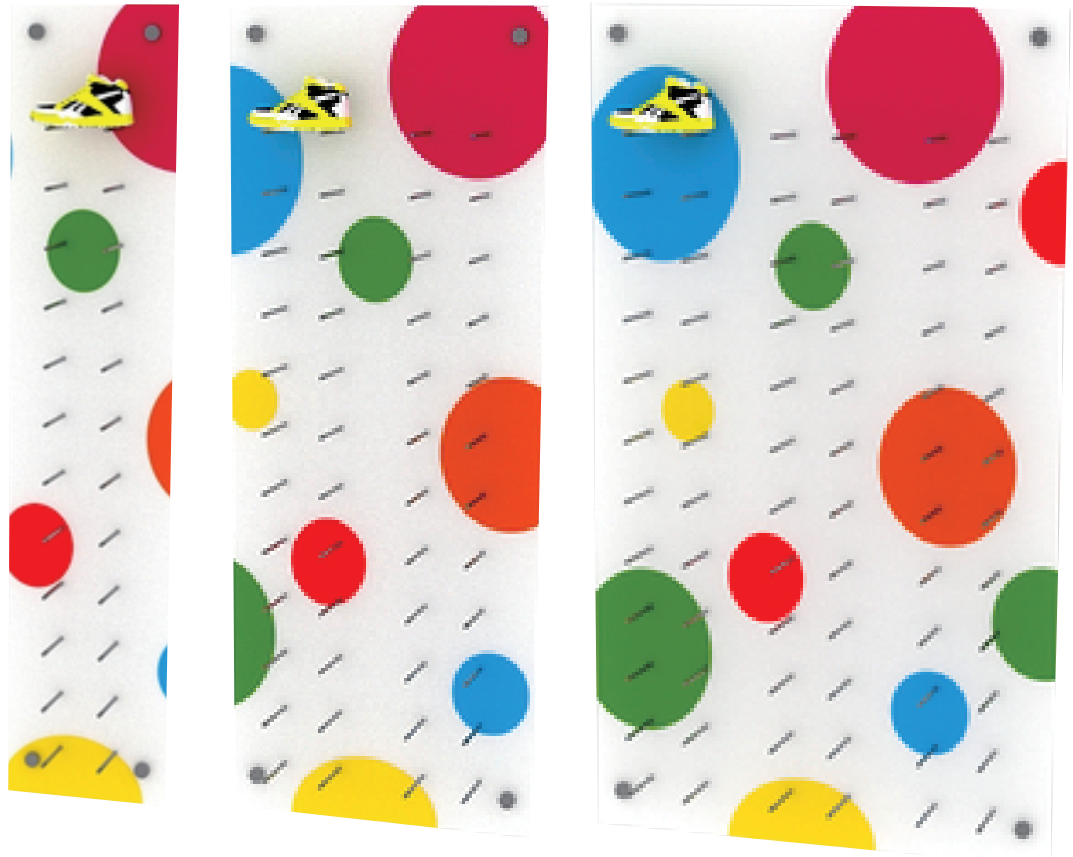

# Kids Panel

# Kids Panel

Children love bright and varied colors, combined with simple shapes. Acrylic panels, printed with large lettering and or shapes in bright colors, make trying on shoes a fun adventure for the whole family, not just for the children. The acrylic panels, with a frosted white background and themes for children of kindergarten and elementary school age, are available as a junior version, with a height of 55 3/8" and three different widths. All hardware is included with the purchase. Choose from White, Yellow, Blue, Green and Red for the wooden back Panel color (shown in white below).

**Pins & Nuts**  
 Made of nickel-plated steel, threaded at the ends and secured with our uniquely designed metallic hat shaped nuts. Included with the purchase of the panel. (#DC.031.PG) Length: 3.5"