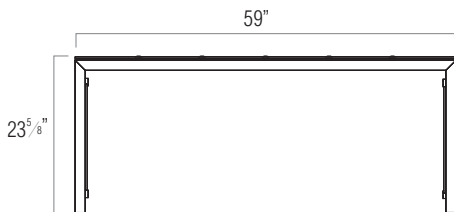

59" (L1), 70 7/8" (L2), 78 3/4" (L3) x 23 5/8" (W) x 23 5/8" (H)

B P.O.S. BOLT

Nickel-plated
(#13.66.00.02)

C POSTER PANEL

Clear acrylic, for posters measuring 23 5/8" (L) x 27 1/2" (H). Includes P.O.S. bolt (#17.66.51.01)

F OVAL SHELF

Glass-look acrylic, frosted on one side
(#17.66.25.xx)

Size: 6" (L) x 9 7/8" (W)

Rod lengths: (L1) 9 7/8", (L2) 15 3/4", (L3) 23 5/8"

G SQUARE SHELF

Glass-look acrylic, frosted on one side
(#17.66.20.xx)

Size: 8 1/4" (L) x 8 1/4" (W)

Rod lengths: (L1) 9 7/8", (L2) 15 3/4", (L3) 23 5/8"

H CIRCULAR SHELF

Glass-look acrylic, frosted on one side (#17.66.21.xx)

Diameter: 8 1/4"

Rod lengths: (L1) 9 7/8", (L2) 15 3/4", (L3) 23 5/8"

Presentation table

Show-case with acrylic cover

Oval acrylic shelf

Example of use

SPT-15 (#L1.M2.00.02.01.00)

SPT-18 (#L2.M2.00.02.02.00)

SPT-20 (#L3.M2.00.02.03.00)