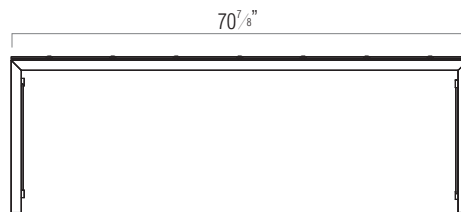

59" (L1), 70 7/8" (L2), 78 3/4" (L3) x 23 5/8" (W) x 23 5/8" (H)

B P.O.S. BOLT

Nickel-plated
(#13.66.00.02)

C POSTER PANEL

Clear acrylic, for posters measuring 23 5/8" (L) x 27 1/2" (H). Includes P.O.S. bolt (#17.66.51.01)

F OVAL SHELF

Glass-look acrylic, frosted on one side
(#17.66.25.xx)

Size: 6" (L) x 9 7/8" (W)

Rod lengths: (L1) 9 7/8", (L2) 15 3/4", (L3) 23 5/8"

G SQUARE SHELF

Glass-look acrylic, frosted on one side
(#17.66.20.xx)

Size: 8 1/4" (L) x 8 1/4" (W)

Rod lengths: (L1) 9 7/8", (L2) 15 3/4", (L3) 23 5/8"

H CIRCULAR SHELF

Glass-look acrylic, frosted on one side (#17.66.21.xx)

Diameter: 8 1/4"

Rod lengths: (L1) 9 7/8", (L2) 15 3/4", (L3) 23 5/8"

Presentation table

Show-case with acrylic cover

Oval acrylic shelf

Example of use

SPT-15 (#L1.M2.00.02.01.00)

SPT-18 (#L2.M2.00.02.02.00)

SPT-20 (#L3.M2.00.02.03.00)