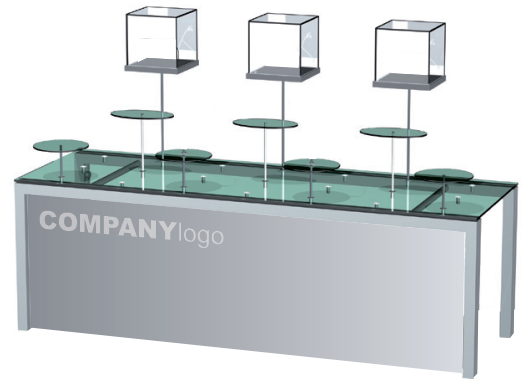

P.O.S. Window Display Tables

Select one of three large P.O.S. window display tables and adapt it to your own design with the accessories:

Outer diameter: 1"
Inner diameter: 3/8"

G Example poster not included

F OVAL SHELF

Glass-look acrylic, frosted on one side
(#17.66.25.xx)

Size: 6" (L) x 9 7/8" (W)

Rod lengths: (L1) 9 7/8", (L2) 15 3/4", (L3) 23 5/8"

G SQUARE SHELF

Glass-look acrylic, frosted on one side
(#17.66.20.xx)

Size: 8 1/4" (L) x 8 1/4" (W)

Rod lengths: (L1) 9 7/8", (L2) 15 3/4", (L3) 23 5/8"

H CIRCULAR SHELF

Glass-look acrylic, frosted on one side (#17.66.21.xx)

Diameter: 8 1/4"

Rod lengths: (L1) 9 7/8", (L2) 15 3/4", (L3) 23 5/8"

Presentation table

Show-case with acrylic cover

Oval acrylic shelf

Example of use

SPT-15 (#L1.M2.00.02.01.00)

SPT-18 (#L2.M2.00.02.02.00)

SPT-20 (#L3.M2.00.02.03.00)