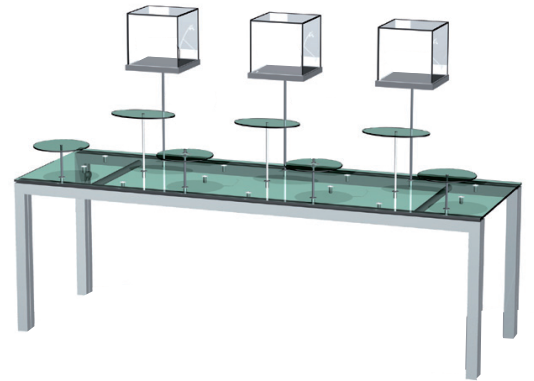

P.O.S. Window Display Tables

Select one of three large P.O.S. window display tables and adapt it to your own design with the accessories:

Outer diameter: 1"
Inner diameter: 3/8"

G Example poster not included

F OVAL SHELF

Glass-look acrylic, frosted on one side
(#17.66.25.xx)

Size: 6" (L) x 9 7/8" (W)

Rod lengths: (L1) 9 7/8", (L2) 15 3/4", (L3) 23 5/8"

G SQUARE SHELF

Glass-look acrylic, frosted on one side
(#17.66.20.xx)

Size: 8 1/4" (L) x 8 1/4" (W)

Rod lengths: (L1) 9 7/8", (L2) 15 3/4", (L3) 23 5/8"

H CIRCULAR SHELF

Glass-look acrylic, frosted on one side (#17.66.21.xx)

Diameter: 8 1/4"

Rod lengths: (L1) 9 7/8", (L2) 15 3/4", (L3) 23 5/8"

Presentation table

Show-case with acrylic cover

Oval acrylic shelf

Example of use

SPT-15 (#L1.M2.00.02.01.00)

SPT-18 (#L2.M2.00.02.02.00)

SPT-20 (#L3.M2.00.02.03.00)