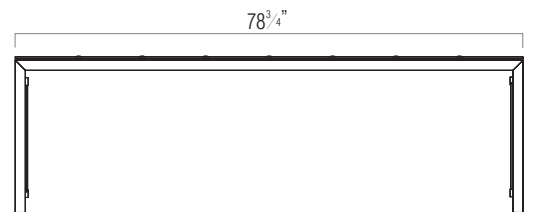

59" (L1), 70 7/8" (L2), 78 3/4" (L3) x 23 5/8" (W) x 23 5/8" (H)

B P.O.S. BOLT

Nickel-plated
(#13.66.00.02)

C POSTER PANEL

Clear acrylic, for posters measuring 23 5/8" (L) x 27 1/2" (H). Includes P.O.S. bolt (#17.66.51.01)

F OVAL SHELF

Glass-look acrylic, frosted on one side
(#17.66.25.xx)

Size: 6" (L) x 9 7/8" (W)

Rod lengths: (L1) 9 7/8", (L2) 15 3/4", (L3) 23 5/8"

G SQUARE SHELF

Glass-look acrylic, frosted on one side
(#17.66.20.xx)

Size: 8 1/4" (L) x 8 1/4" (W)

Rod lengths: (L1) 9 7/8", (L2) 15 3/4", (L3) 23 5/8"

H CIRCULAR SHELF

Glass-look acrylic, frosted on one side (#17.66.21.xx)

Diameter: 8 1/4"

Rod lengths: (L1) 9 7/8", (L2) 15 3/4", (L3) 23 5/8"

Presentation table

Show-case with acrylic cover

Oval acrylic shelf

Example of use

SPT-15 (#L1.M2.00.02.01.00)

SPT-18 (#L2.M2.00.02.02.00)

SPT-20 (#L3.M2.00.02.03.00)