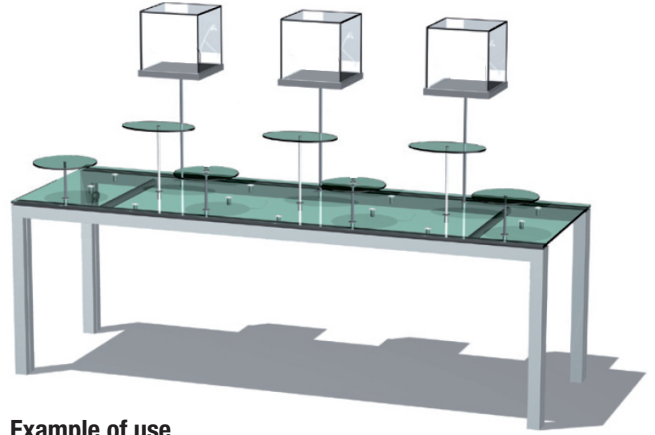

P.O.S. Window Display Tables

Select one of three large P.O.S. window display tables and adapt it to your own design with the accessories:

Outer diameter: 1"
Inner diameter: 3/8"

G Example poster not included

F OVAL SHELF

Glass-look acrylic, frosted on one side
(#17.66.25.xx)

Size: 6" (L) x 9 7/8" (W)

Rod lengths: (L1) 9 7/8", (L2) 15 3/4", (L3) 23 5/8"

G SQUARE SHELF

Glass-look acrylic, frosted on one side
(#17.66.20.xx)

Size: 8 1/4" (L) x 8 1/4" (W)

Rod lengths: (L1) 9 7/8", (L2) 15 3/4", (L3) 23 5/8"

H CIRCULAR SHELF

Glass-look acrylic, frosted on one side (#17.66.21.xx)

Diameter: 8 1/4"

Rod lengths: (L1) 9 7/8", (L2) 15 3/4", (L3) 23 5/8"

Presentation table

Show-case with acrylic cover

Oval acrylic shelf

Example of use

SPT-15 (#L1.M2.00.02.01.00)

SPT-18 (#L2.M2.00.02.02.00)

SPT-20 (#L3.M2.00.02.03.00)