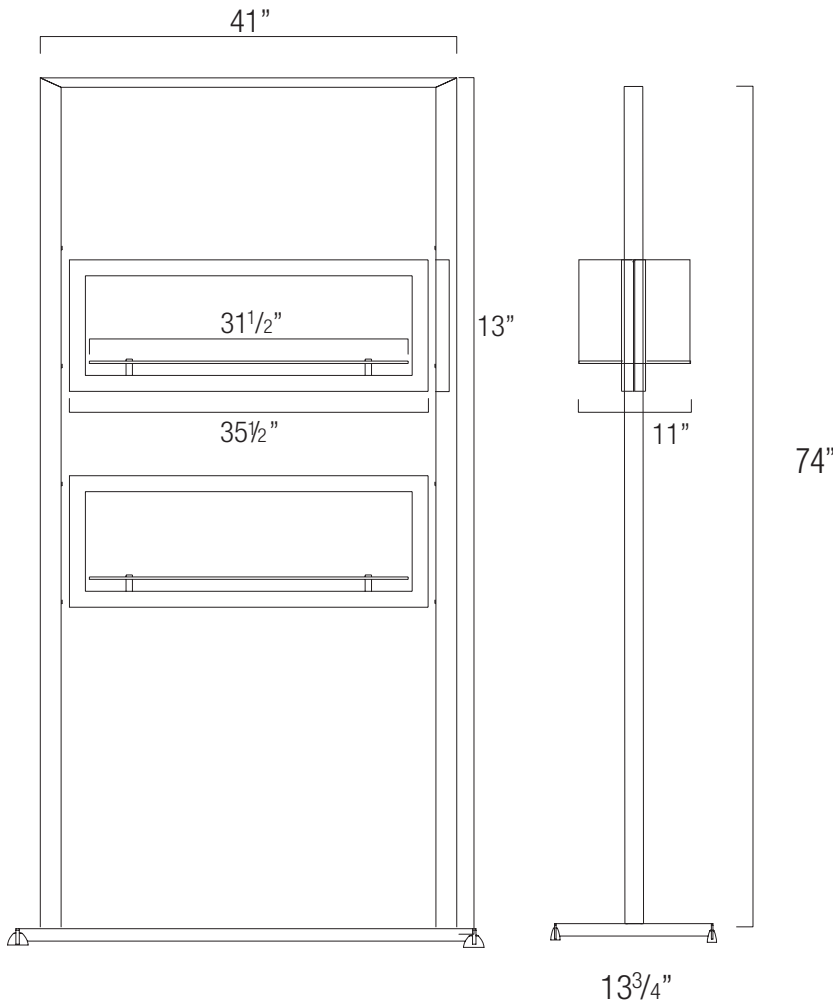

SXV Window Display

These elegant shop window decoration will allow your customer to view your featured products at eye-level. The hanging frames can be arranged in-line or on top of each other.

CNS Displays USA