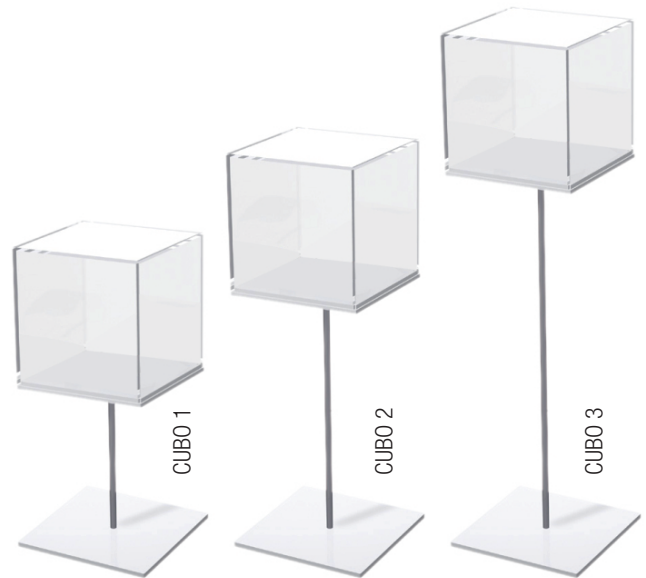

■ Optional with illumination

■ Optional with two shelves

Standing show case with acrylic glass cover (transparent) and base made of acrylic glass (polarwhite). Corpus made of acrylic glass (glossy) bicoloured. In 2 heights. Optional with illumination.

**STELA 1**  
320 x 1014 x 320 mm

**STELA 2**  
320 x 1224 x 320 mm

Standing show case with acrylic glass cover, base plate made of acrylic glass (polarwhite). Height of rod 200, 400 or 600 mm.

**Cube**  
210 x 210 mm

**Base plate**  
230 x 230 mm

**Height**  
430 – 830 mm