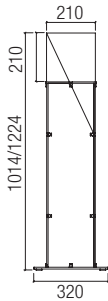

■ Optional with illumination

■ Optional with two shelves

Standing show case with acrylic glass cover (transparent) and base made of acrylic glass (polarwhite). Corpus made of acrylic glass (glossy) bicoloured. In 2 heights. Optional with illumination.

**STELA 1**  
320 x 1014 x 320 mm

**STELA 2**  
320 x 1224 x 320 mm

Standing show case with acrylic glass cover, base plate made of acrylic glass (polarwhite). Height of rod 200, 400 or 600 mm.

**Cube**  
210 x 210 mm

**Base plate**  
230 x 230 mm

**Height**  
430 – 830 mm