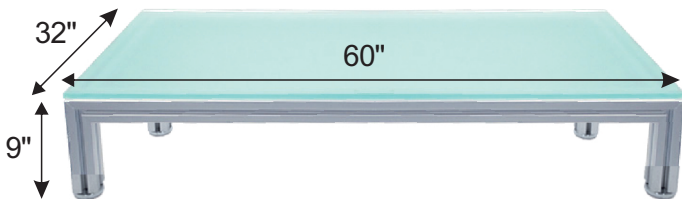

Aluminum frame dispensing table with frosted glass look acrylic panel for table top and adjustable legs. Mirror and stool not included. Other top finishes available upon request (#TPT-55)

**Large Table**

**Bench Table**

**Platform Table**

**Tall Table**

**Small Table**