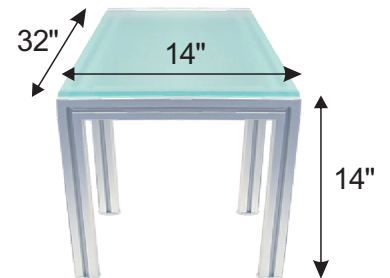

Aluminum frame dispensing table with frosted glass look acrylic panel for table top and adjustable legs. Mirror and stool not included. Other top finishes available upon request (#TPT-55)

**Large Table**

**Bench Table**

**Platform Table**

**Tall Table**

**Small Table**