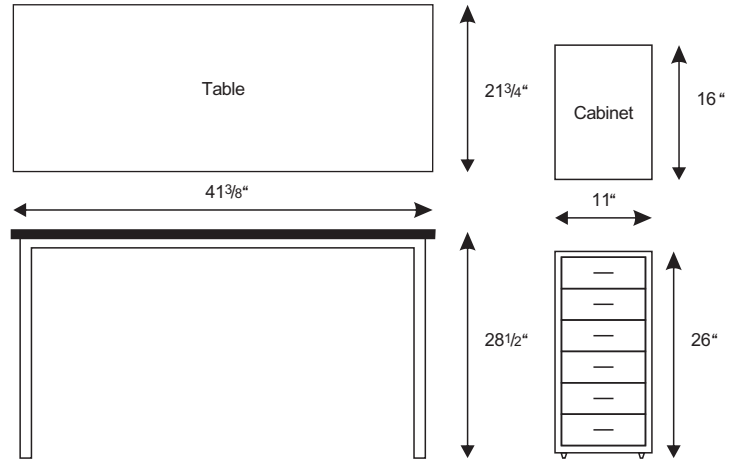

Aluminum frame dispensing table with frosted glass look acrylic panel for table top and adjustable legs. Mirror and stool not included. Other top finishes available upon request (#TPT-55)

**Large Table**

**Bench Table**

**Platform Table**

**Tall Table**

**Small Table**