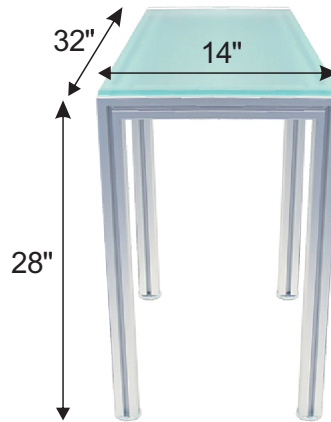

Aluminum frame dispensing table with frosted glass look acrylic panel for table top and adjustable legs. Mirror and stool not included. Other top finishes available upon request (#TPT-55)

**Large Table**

**Bench Table**

**Platform Table**

**Tall Table**

**Small Table**