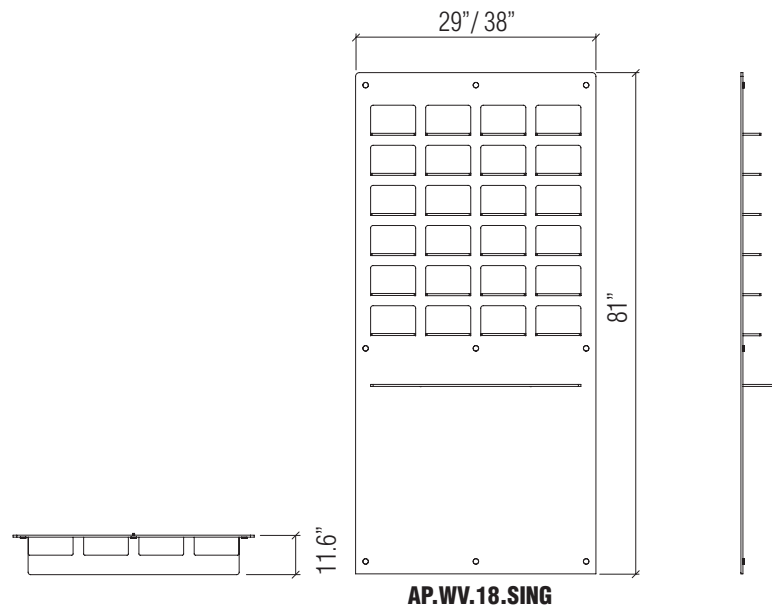

WV Single

Our SINGLES provide a unique and optimal showcase for highlighting products by using shelves and optional integrated illumination.

A

Shelf Finishes

Frosted Ice Polar White

Panel Finishes

Polar White Black

AP.WV.24.SING

AP.WV.18.SING

A WV Single

Wall unit: front made of black or polar white acrylic. Niches are polar white or frosted ice with 1 large acrylic shelf.

AP.WV.18.SING