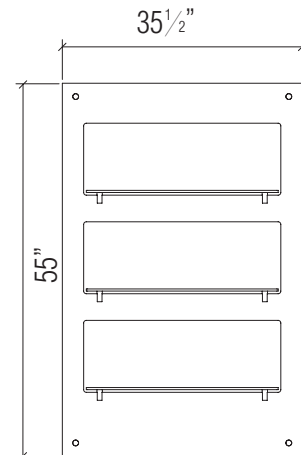

AP.9.14.WV.9090