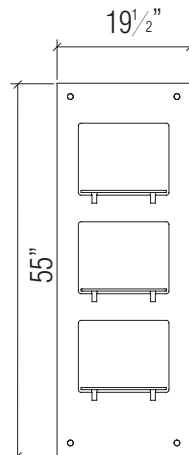

WV Panel 9090

This WV Panel provides you with a sophisticated square design. Various components may be used to display several frames on each shelf.

Available Finishes

Glass Look Frosted Ice Polar White

Clear Printed Design

A WV PANEL - 9090

3/8" thick acrylic panel, available in six sizes and four finishes: glass look (frosted on one side), clear, frosted ice, and polar white. Ask us about printed designs. Panel has three square acrylic shelves.