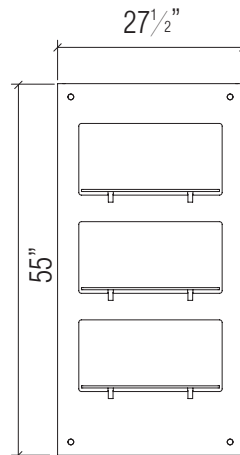

AP.7.14.WV.9090