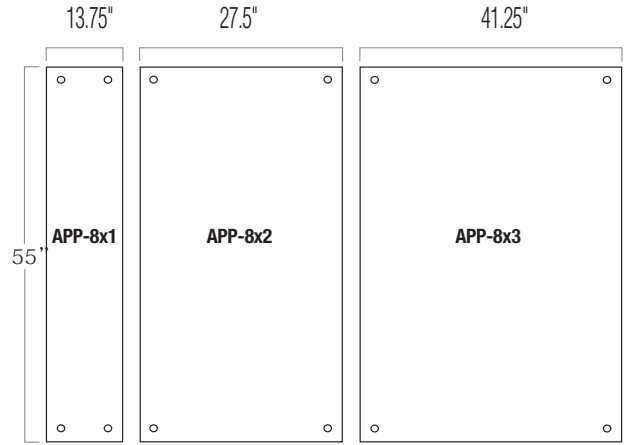

Wall Mount Display Panel

	B	I
APP-8x1	8	16
APP-8x2	16	32
APP-8x3	24	48
APP-12x1	12	24
APP-12x2	24	48
APP-12x3	36	72

	C	D	E	F	G	H
APP-8x1, APP-8x2, APP-8x3	4	4	4	4	4	4
APP-12x1, APP-12x2, APP-12x3	6	6	6	6	6	6

Wall mounting