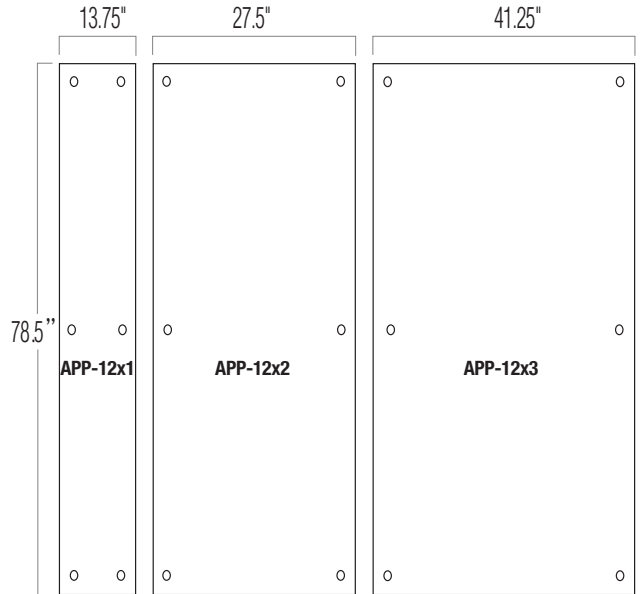

Wall Mount Display Panel

	B	I
APP-8x1	8	16
APP-8x2	16	32
APP-8x3	24	48
APP-12x1	12	24
APP-12x2	24	48
APP-12x3	36	72

	C	D	E	F	G	H
APP-8x1, APP-8x2, APP-8x3	4	4	4	4	4	4
APP-12x1, APP-12x2, APP-12x3	6	6	6	6	6	6

Wall mounting