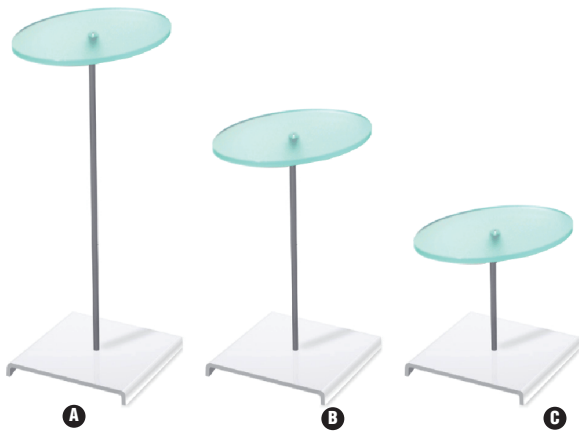

Round

Cube

Oval

Square

Cubo

Standing show case with acrylic glass cover,
base plate made of acrylic glass

Cube :
8⁷/₈" X 8⁷/₈"

Base :
12" X 11³/₄"

Height :

- A CUBO.1.SM 20" (H)
- B CUBO.1.MD 26" (H)
- C CUBO.1.LG 34" (H)