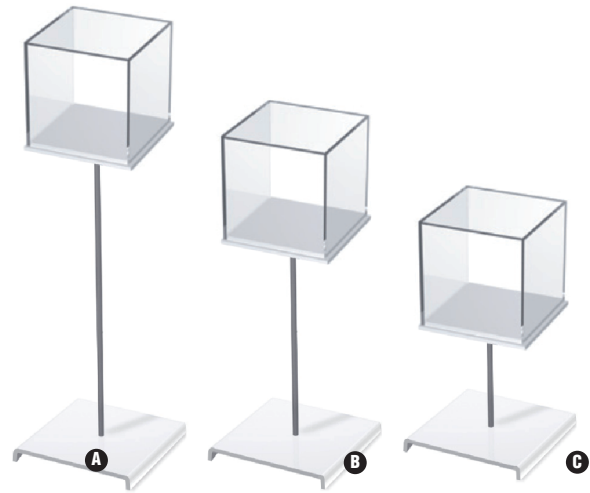

Round

Cube

Oval

Square

Cubo

Standing show case with acrylic glass cover,
base plate made of acrylic glass

Cube :
8⁷/₈" X 8⁷/₈"

Base :
12" X 11³/₄"

Height :

- A CUBO.1.SM 20" (H)
- B CUBO.1.MD 26" (H)
- C CUBO.1.LG 34" (H)