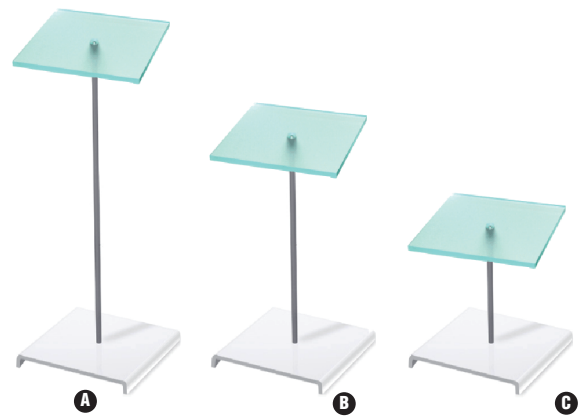

Round

Cube

Oval

Square

Cubo

Standing show case with acrylic glass cover,
base plate made of acrylic glass

Cube :
8⁷/₈" X 8⁷/₈"

Base :
12" X 11³/₄"

Height :

- A CUBO.1.SM 20" (H)
- B CUBO.1.MD 26" (H)
- C CUBO.1.LG 34" (H)